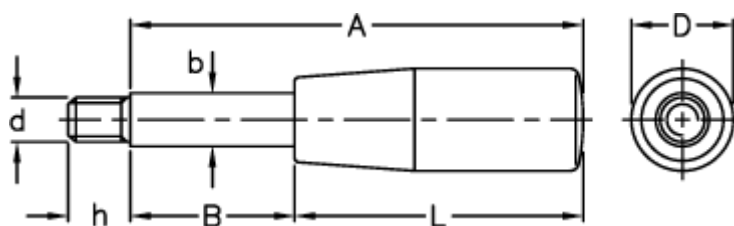

Article number: 2304003402
Description: E+G Lever arm
BL.366/8x75

Measures

A	= 75
b	= 8
B	= 47
D	= 14
d 6g	= M6
h	= 8
L	= 28